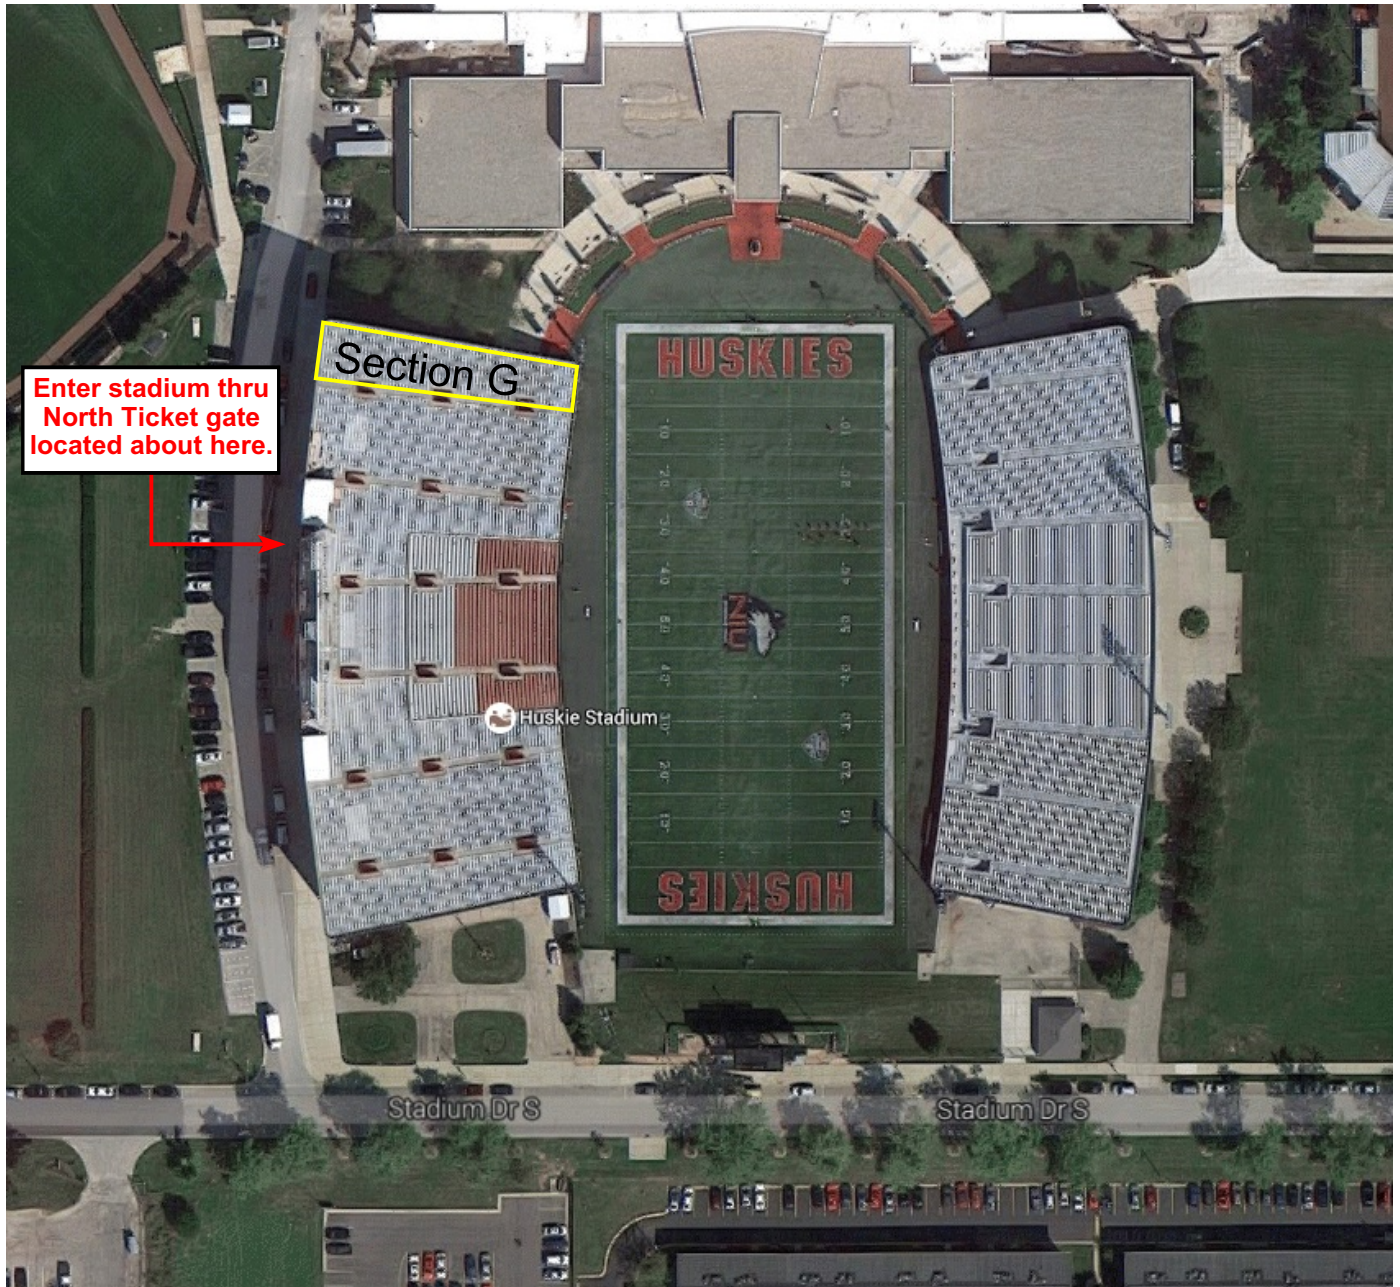

Location of Coaches & Officials Hospitality Area at 2015 IHSA State Football Finals at NIU Stadium, DeKalb, IL.

Enter stadium thru
North Ticket gate
located about here.

Section G

Huskie Stadium

Stadium Dr S

Stadium Dr S

The location of the ***IHSA Coaches & IHSA Officials Hospitality Area*** at the 2015 IHSA State Football Finals at NIU Stadium, DeKalb, Illinois will be on ground level and under Section G on the press box (west) side of the stadium. This location is accessible by entering the northernmost ticket gate on the west side of the stadium and proceeding into the north commons (lobby) area underneath the stadium seating (where the various food and merchandise vendors are located). Once in the north commons area, look for a “tunnel passageway” to your left, just past the men’s restroom entrance. Go up and down the ramps in this tunnel to get to the hospitality area. If necessary, identify yourself as either an IHSA coach or an IHSA football official. Hopefully, some signs will be put up to help direct your way.

Note: The NIU golf program now occupies the room in which the hospitality area was located two years ago. As a result, this year’s hospitality area is located in an enclosed, but unheated space and does not have a TV in it. There will be some tables and chairs where individuals may sit and congregate.